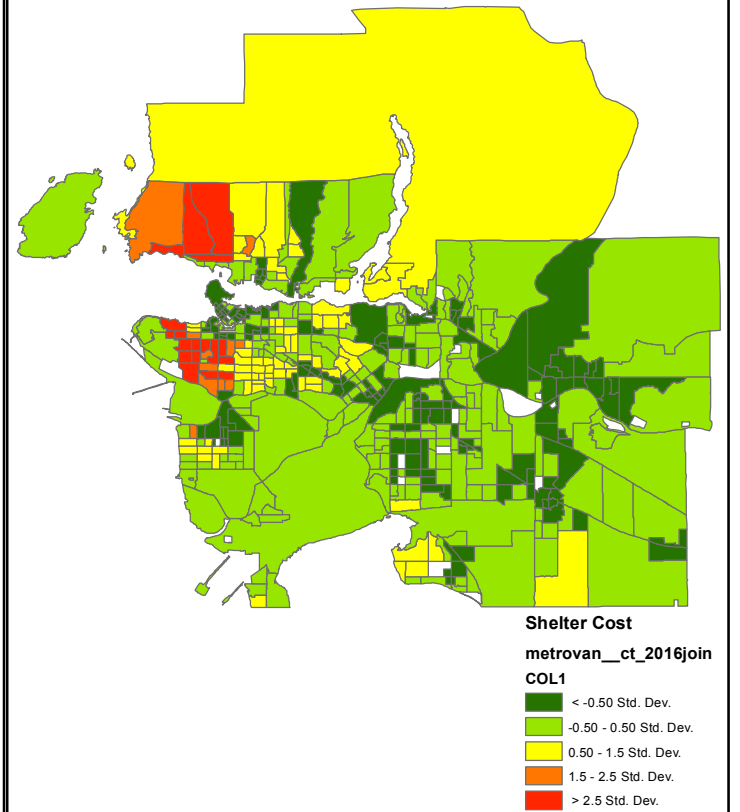

Metro Vancouver Shelter Cost

Housing Value by Natural Breaks

Housing Value by Equal Interval

Housing Value by Manual Breaks

Housing Value by Standard Deviation

Data sources from:

Chass database of University of Toronto and Abacus Dataserve Network

Coordinate system :NAD_1983_UTM_Zone_10N

Present by Tingfang Zheng student of Geob 270, 2018 Oct 23rd

20,000 10,000 0 20,000 Meters