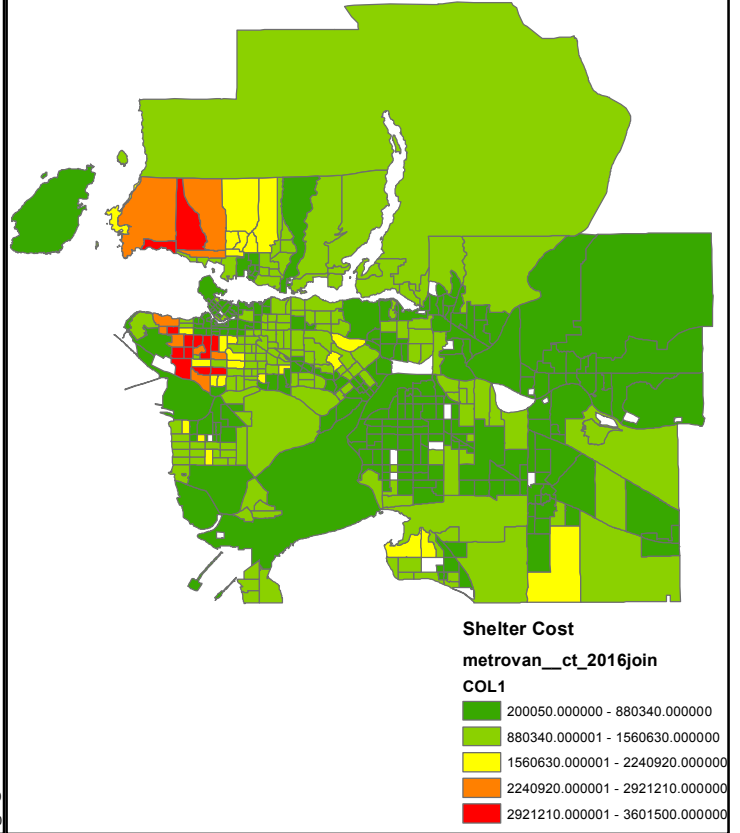

Metro Vancouver Shelter Cost

Housing Value by Natural Breaks

Housing Value by Equal Interval

Housing Value by Manual Breaks

Housing Value by Standard Deviation

Data sources from:

Chass database of University of Toronto and Abacus Dataserve Network

Coordinate system :NAD_1983_UTM_Zone_10N

Present by Tingfang Zheng student of Geob 270, 2018 Oct 23rd

20,000 10,000 0 20,000 Meters