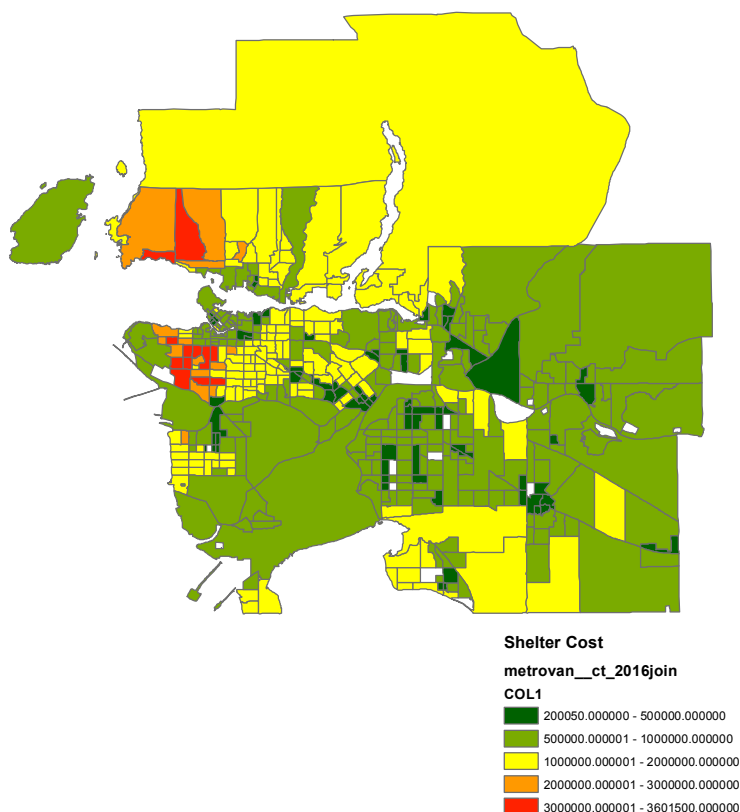

Metro Vancouver Shelter Cost

Housing Value by Natural Breaks

Housing Value by Equal Interval

Housing Value by Manual Breaks

Housing Value by Standard Deviation

Data sources from:

Chass database of University of Toronto and Abacus Dataserve Network

Coordinate system :NAD_1983_UTM_Zone_10N

Present by Tingfang Zheng student of Geob 270, 2018 Oct 23rd

20,000 10,000 0 20,000 Meters