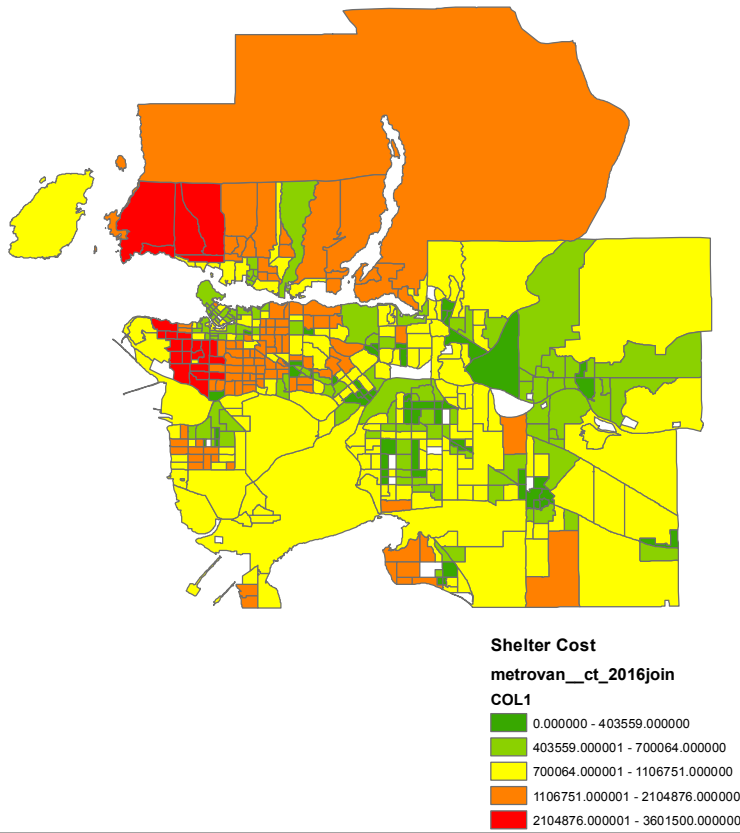

Metro Vancouver Shelter Cost

Housing Value by Natural Breaks

Housing Value by Equal Interval

Housing Value by Manual Breaks

Housing Value by Standard Deviation

Data sources from:

Chass database of University of Toronto and Abacus Dataserve Network

Coordinate system :NAD_1983_UTM_Zone_10N

Present by Tingfang Zheng student of Geob 270, 2018 Oct 23rd

20,000 10,000 0 20,000 Meters