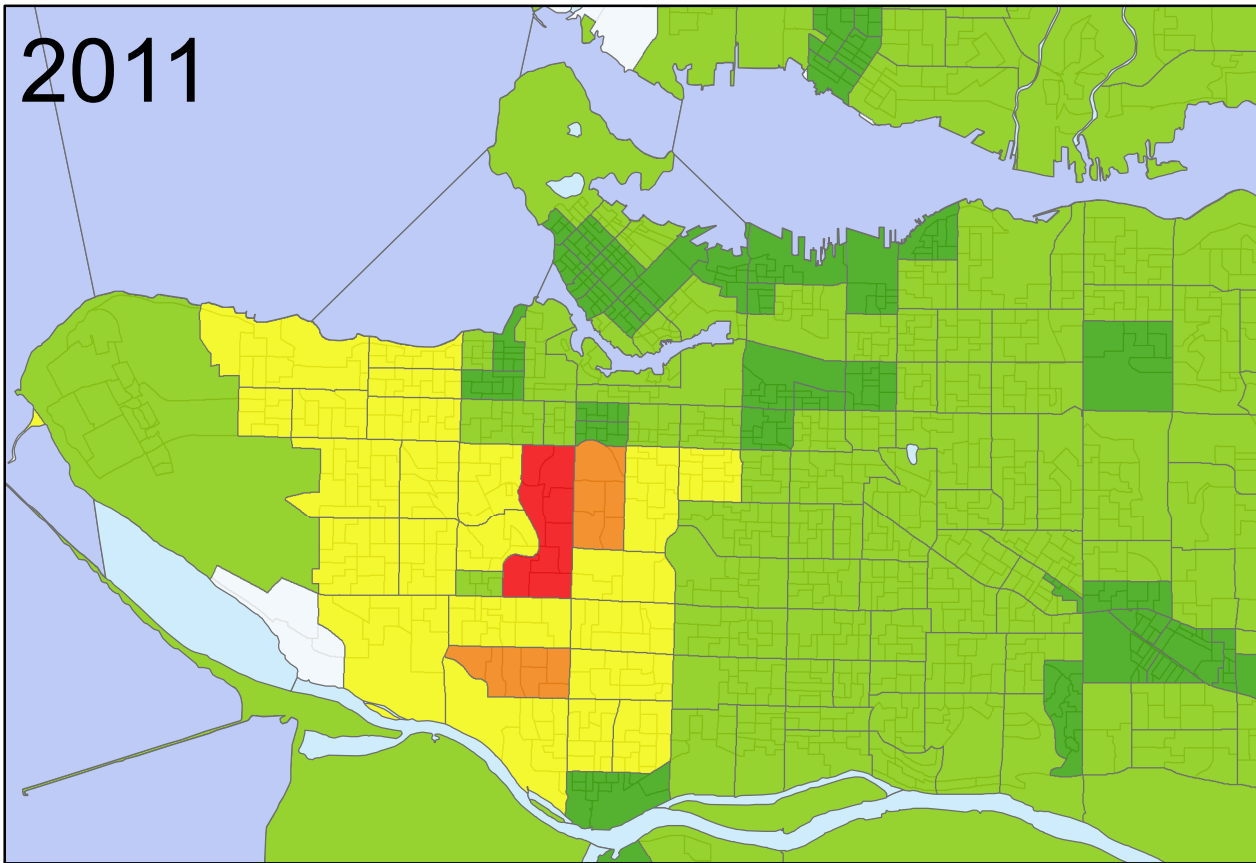

# Metro Vancouver Shelter Cost

Data sources from:

Chass database of University of Toronto and Abacus Dataverse Network

Coordinate system :NAD\_1983\_UTM\_Zone\_10N

Present by Tingfang Zheng student of Geob 270, 2018 Oct 23rd

20,000 10,000 0 20,000 Meters