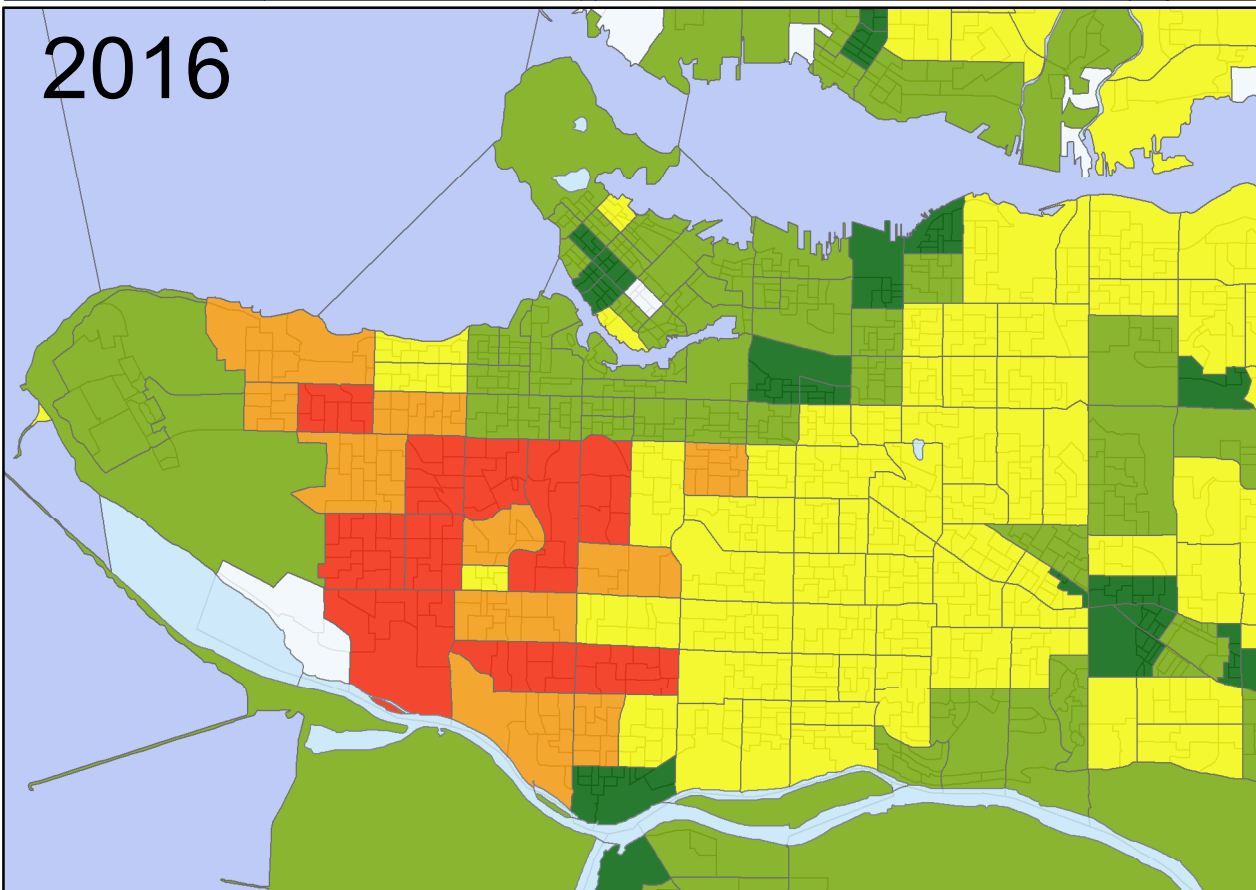

# Metro Vancouver Shelter Cost

Data sources from:

Chass database of University of Toronto and Abacus Dataverse Network

Coordinate system :NAD\_1983\_UTM\_Zone\_10N

Present by Tingfang Zheng student of Geob 270, 2018 Oct 23rd

20,000 10,000 0 20,000 Meters