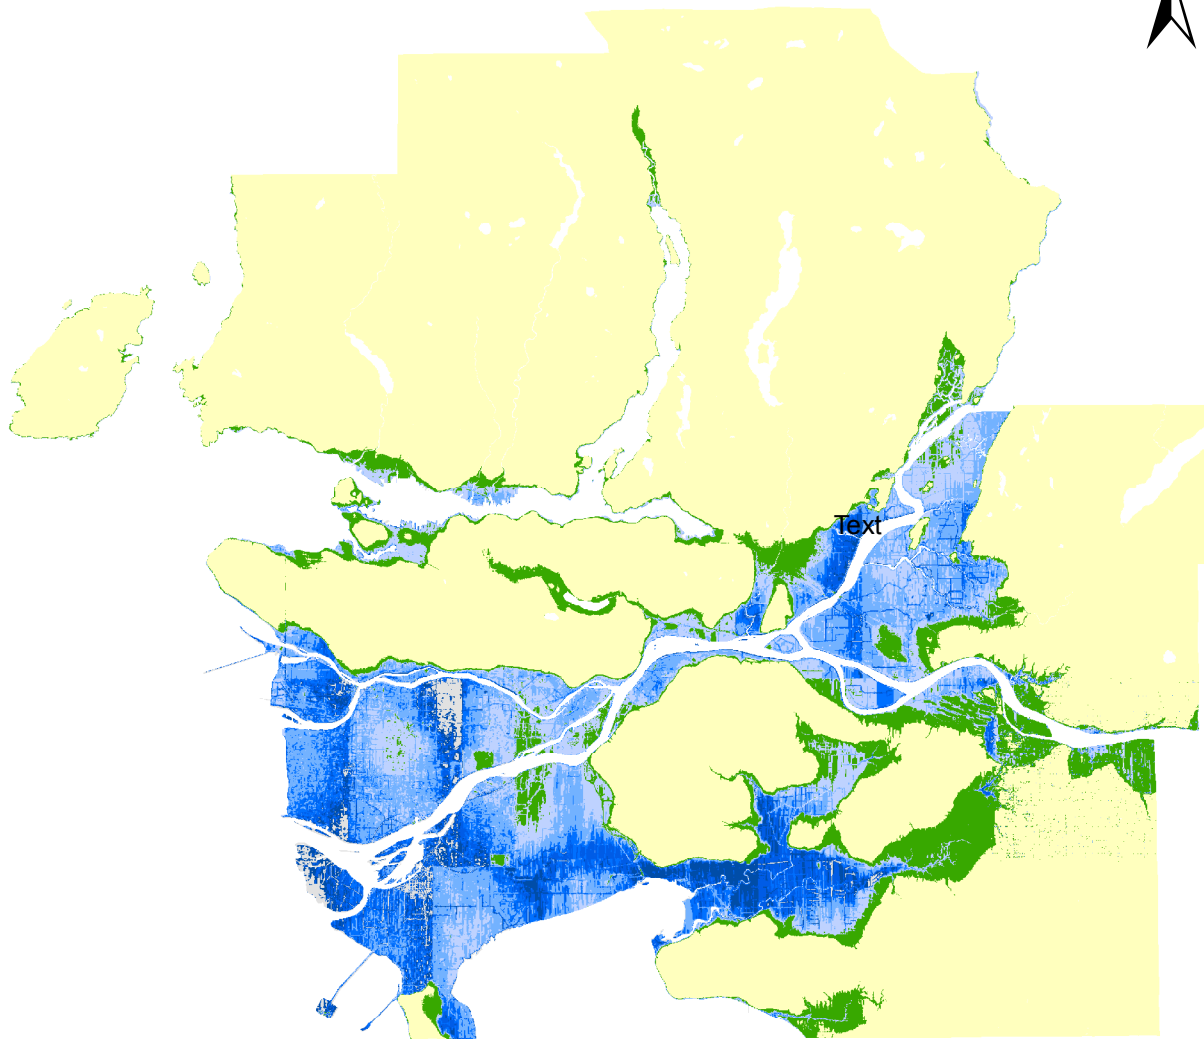

Metro Vancouver Low Elevation

Elevation Meters dem92g

Res: 1 : 7.523

VALUE

17,500 8,750 0 17,500 Meters