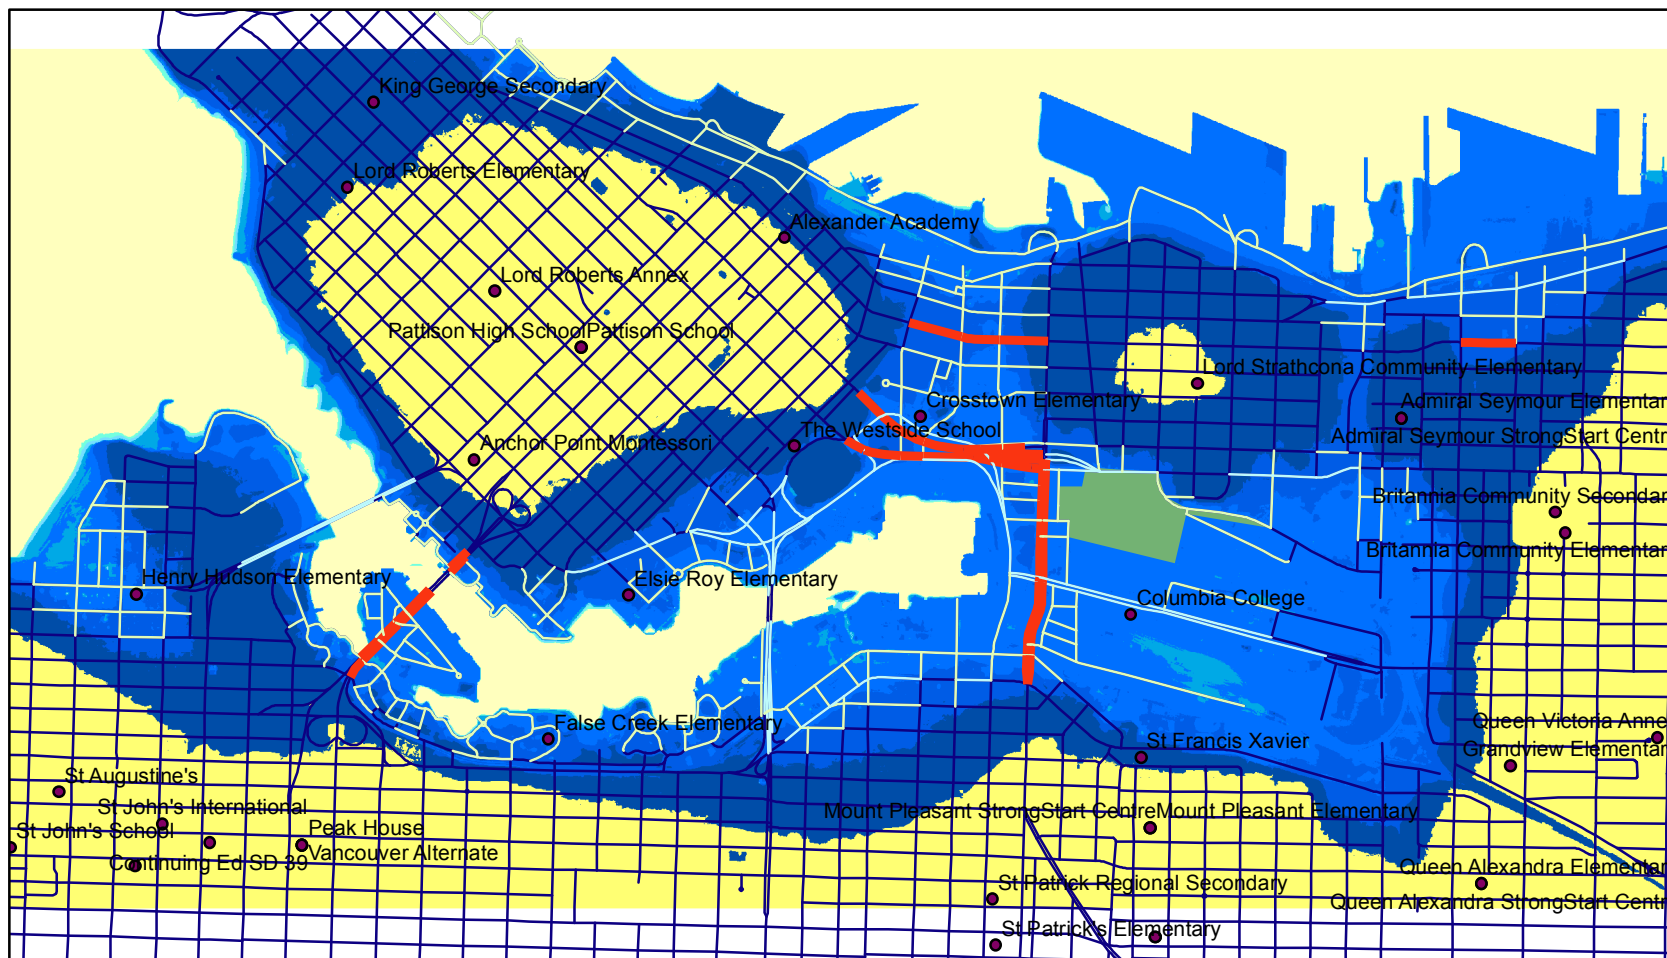

False Creek Area

False Creek Area

- van_schools
 - <all other values>
- ROAD_TYPE**
- 1
 - 2
 - 4
 - 5
 - roads
 - hospital

fcdem1m

- <VALUE>
- 0
 - 0 - 1
 - 1.000000001 - 2
 - 2.000000001 - 3
 - 3.000000001 - 5
 - 5.000000001 - 8
 - 8.000000001 - 20
 - 20.000000001 - 1,986

Natural Resources Canada

<http://open.canada.ca/data/en/dataset/7f245e4d-76c2-4caa-951a-45d1d2051333>

<http://vancouver.ca/home-property-development/new-st-pauls.aspx>

<http://data.vancouver.ca/datacatalogue/index.htm>