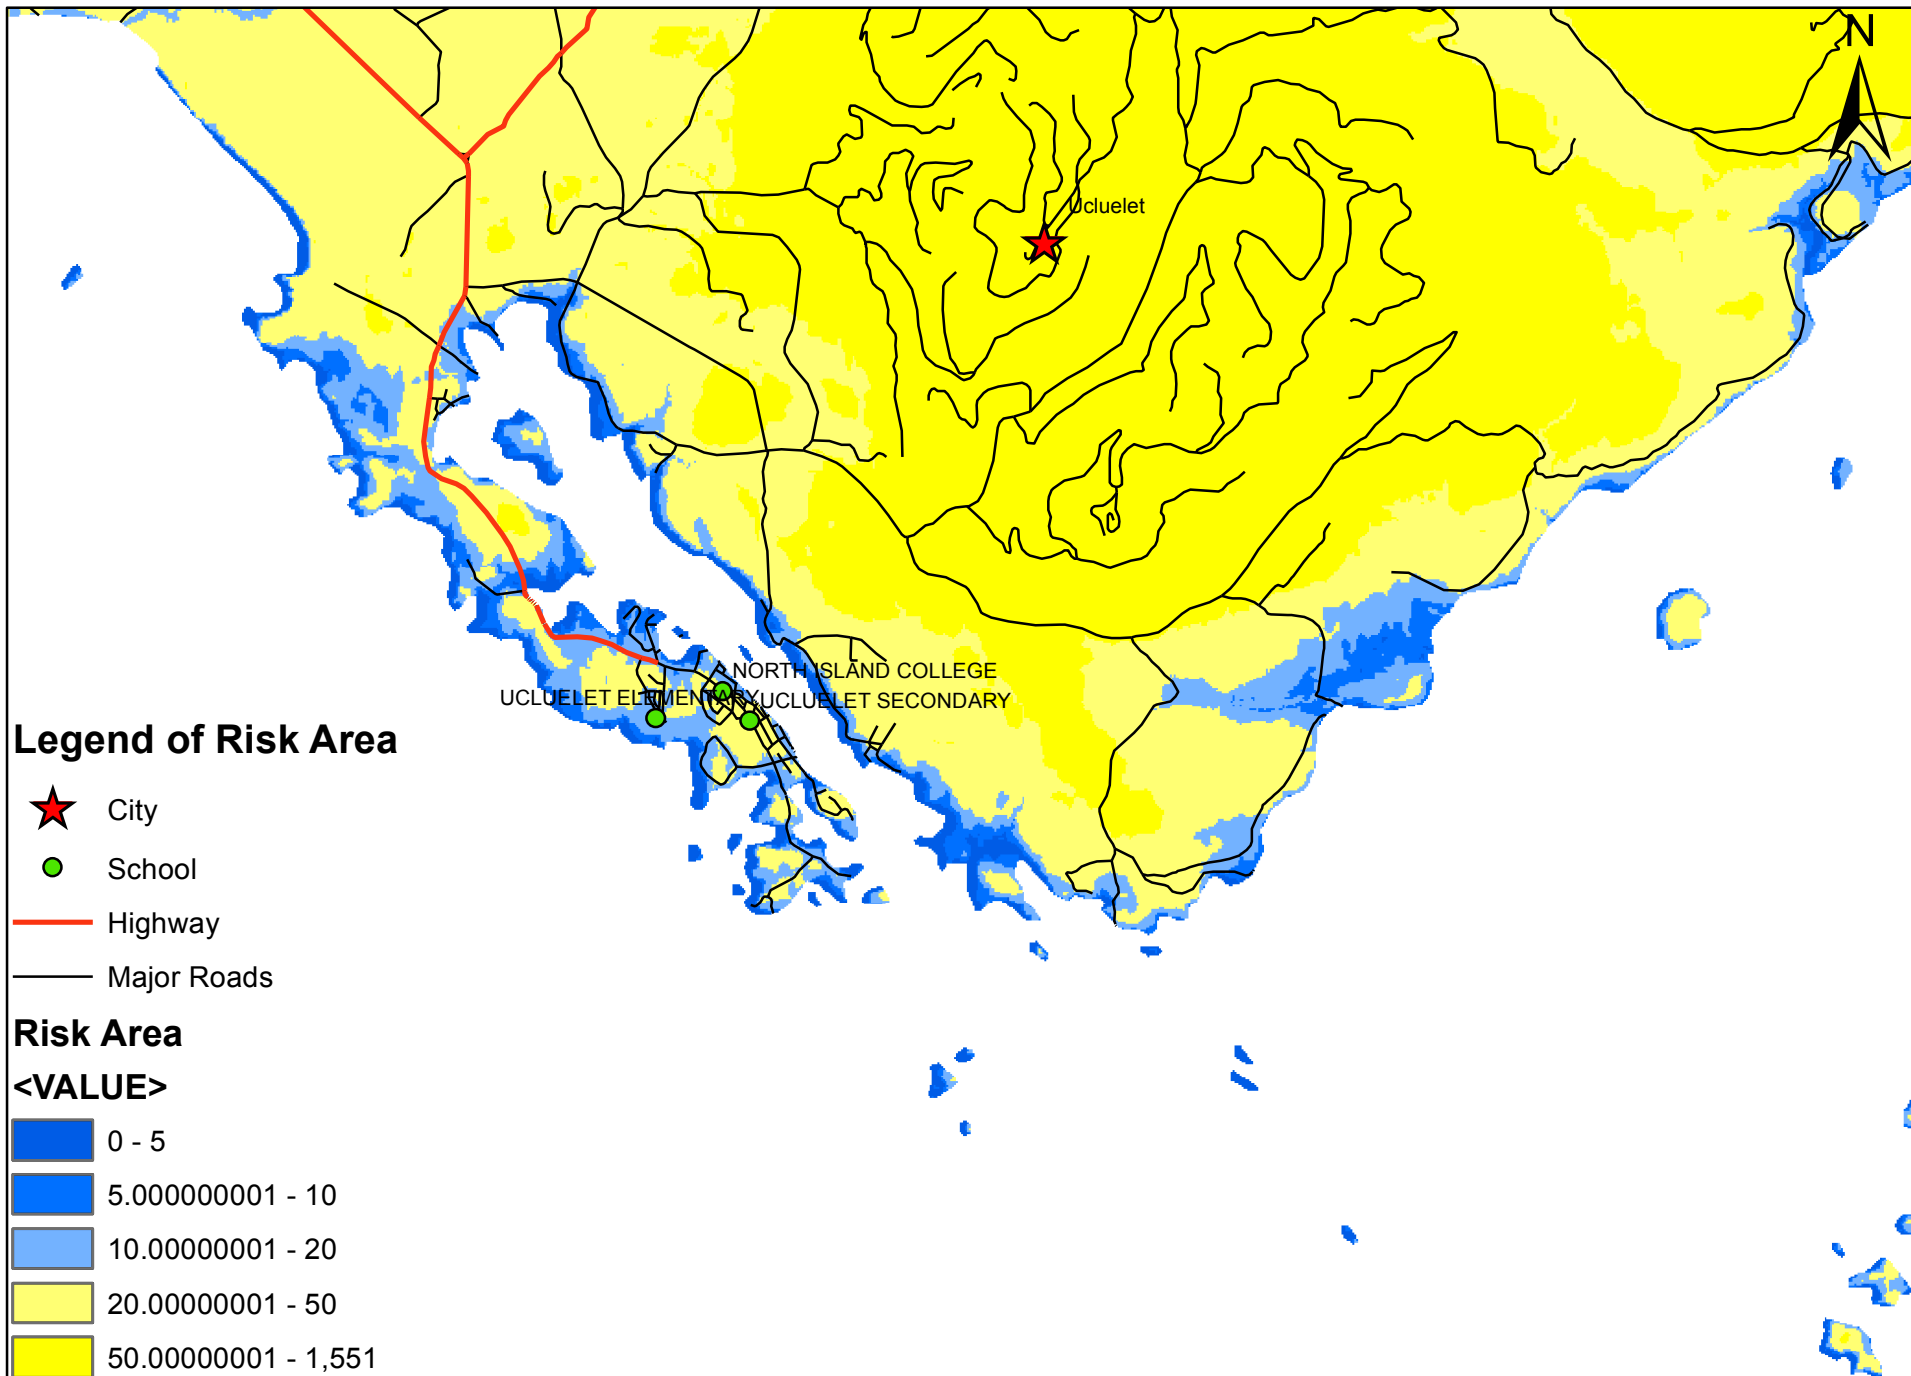

Ucluelet Area

Legend of Risk Area

- ★ City
- School
- Highway
- Major Roads

Risk Area

<VALUE>

- 0 - 5
- 5.000000001 - 10
- 10.00000001 - 20
- 20.00000001 - 50
- 50.00000001 - 1,551

3,200 1,600 0 3,200 Meters

Source: DEM and school location from DataBC.

Coordinate Syetem:UTM Zone 10N

Date:Nov 23rd, 2018

Presented by :Zhao, Shuting;Zheng, Ting-fang GEOB 270 L1B Students