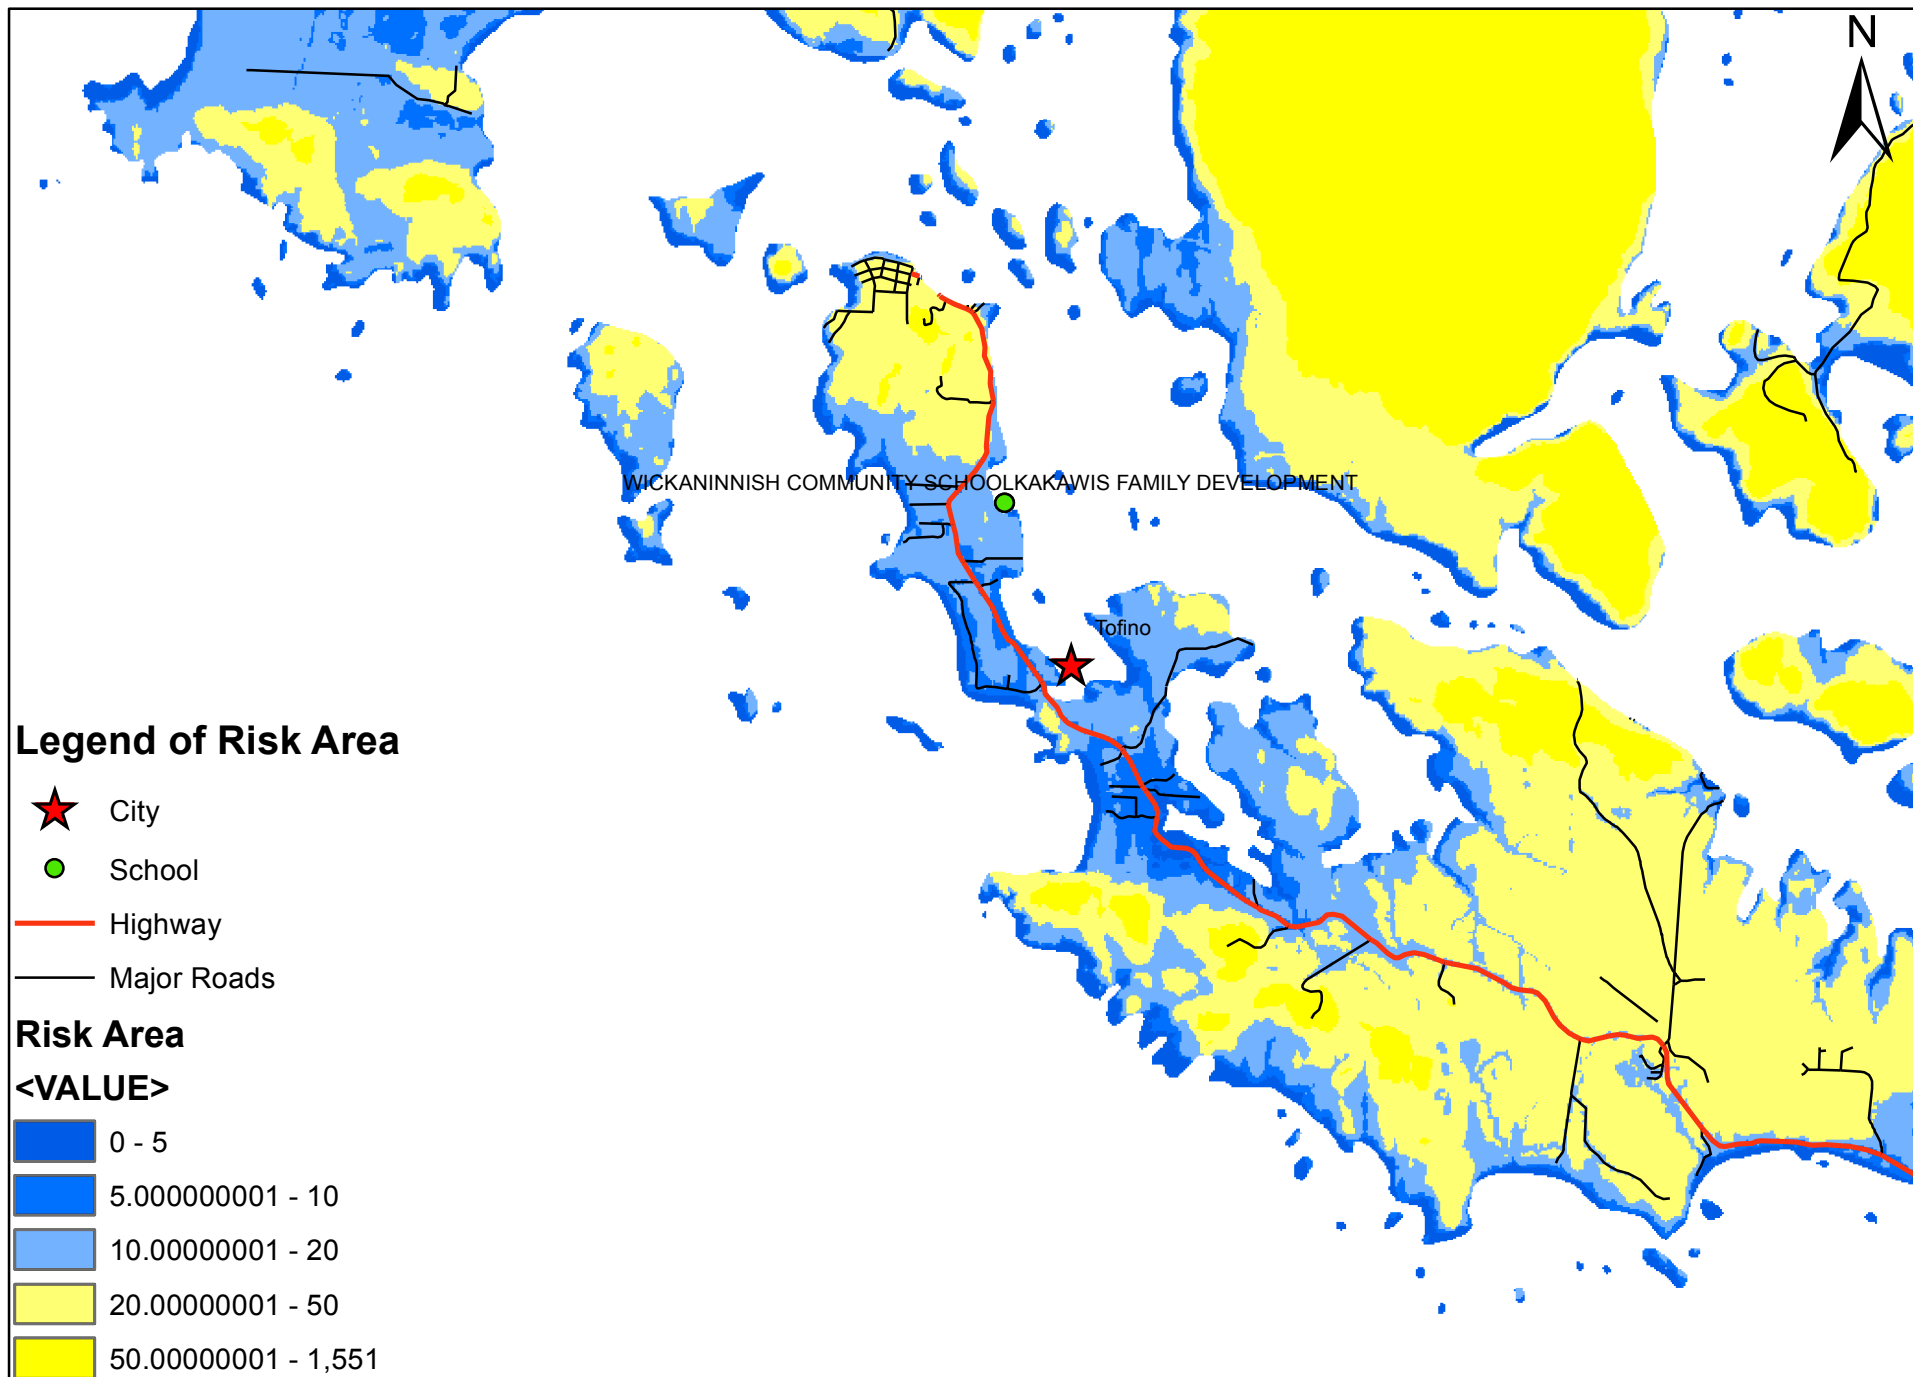

Tofino Area

3,200 1,600 0 3,200 Meters

Source: DEM and school location from DataBC.

Coordinate Syetem:UTM Zone 10N

Date:Nov 23rd, 2018

Presented by :Zhao, Shuting;Zheng, Ting-fang GEOB 270 L1B Students