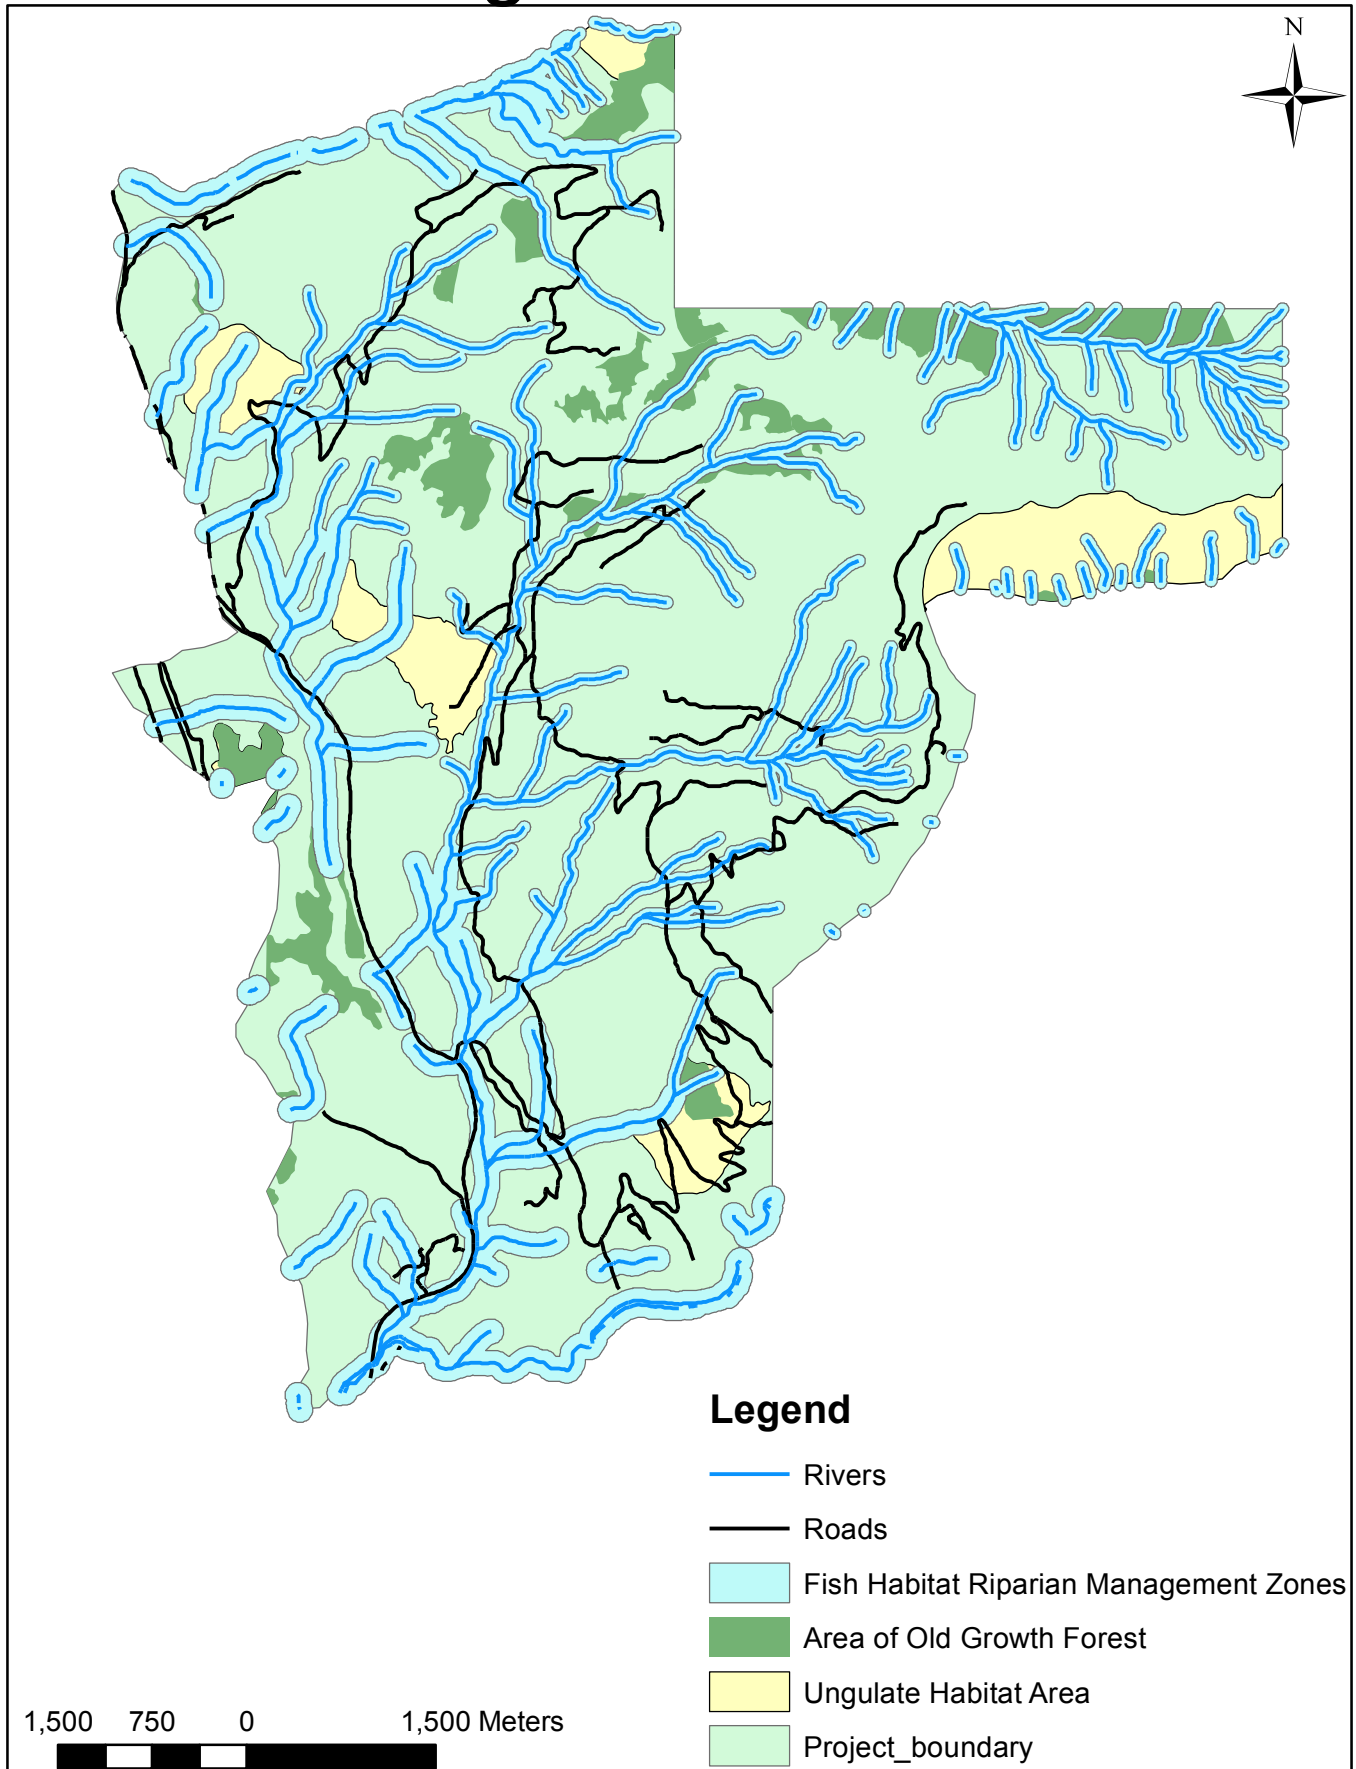

EIA of Ecological Areas

Data sources from: DataBC; Terrestrial Resource Information Management Data; DEM
Coordinate system: NAD_1983_UTM_Zone_10N
Created: Nov. 6th. 2018
Created by Tingfang Zheng GEOB 270 Student